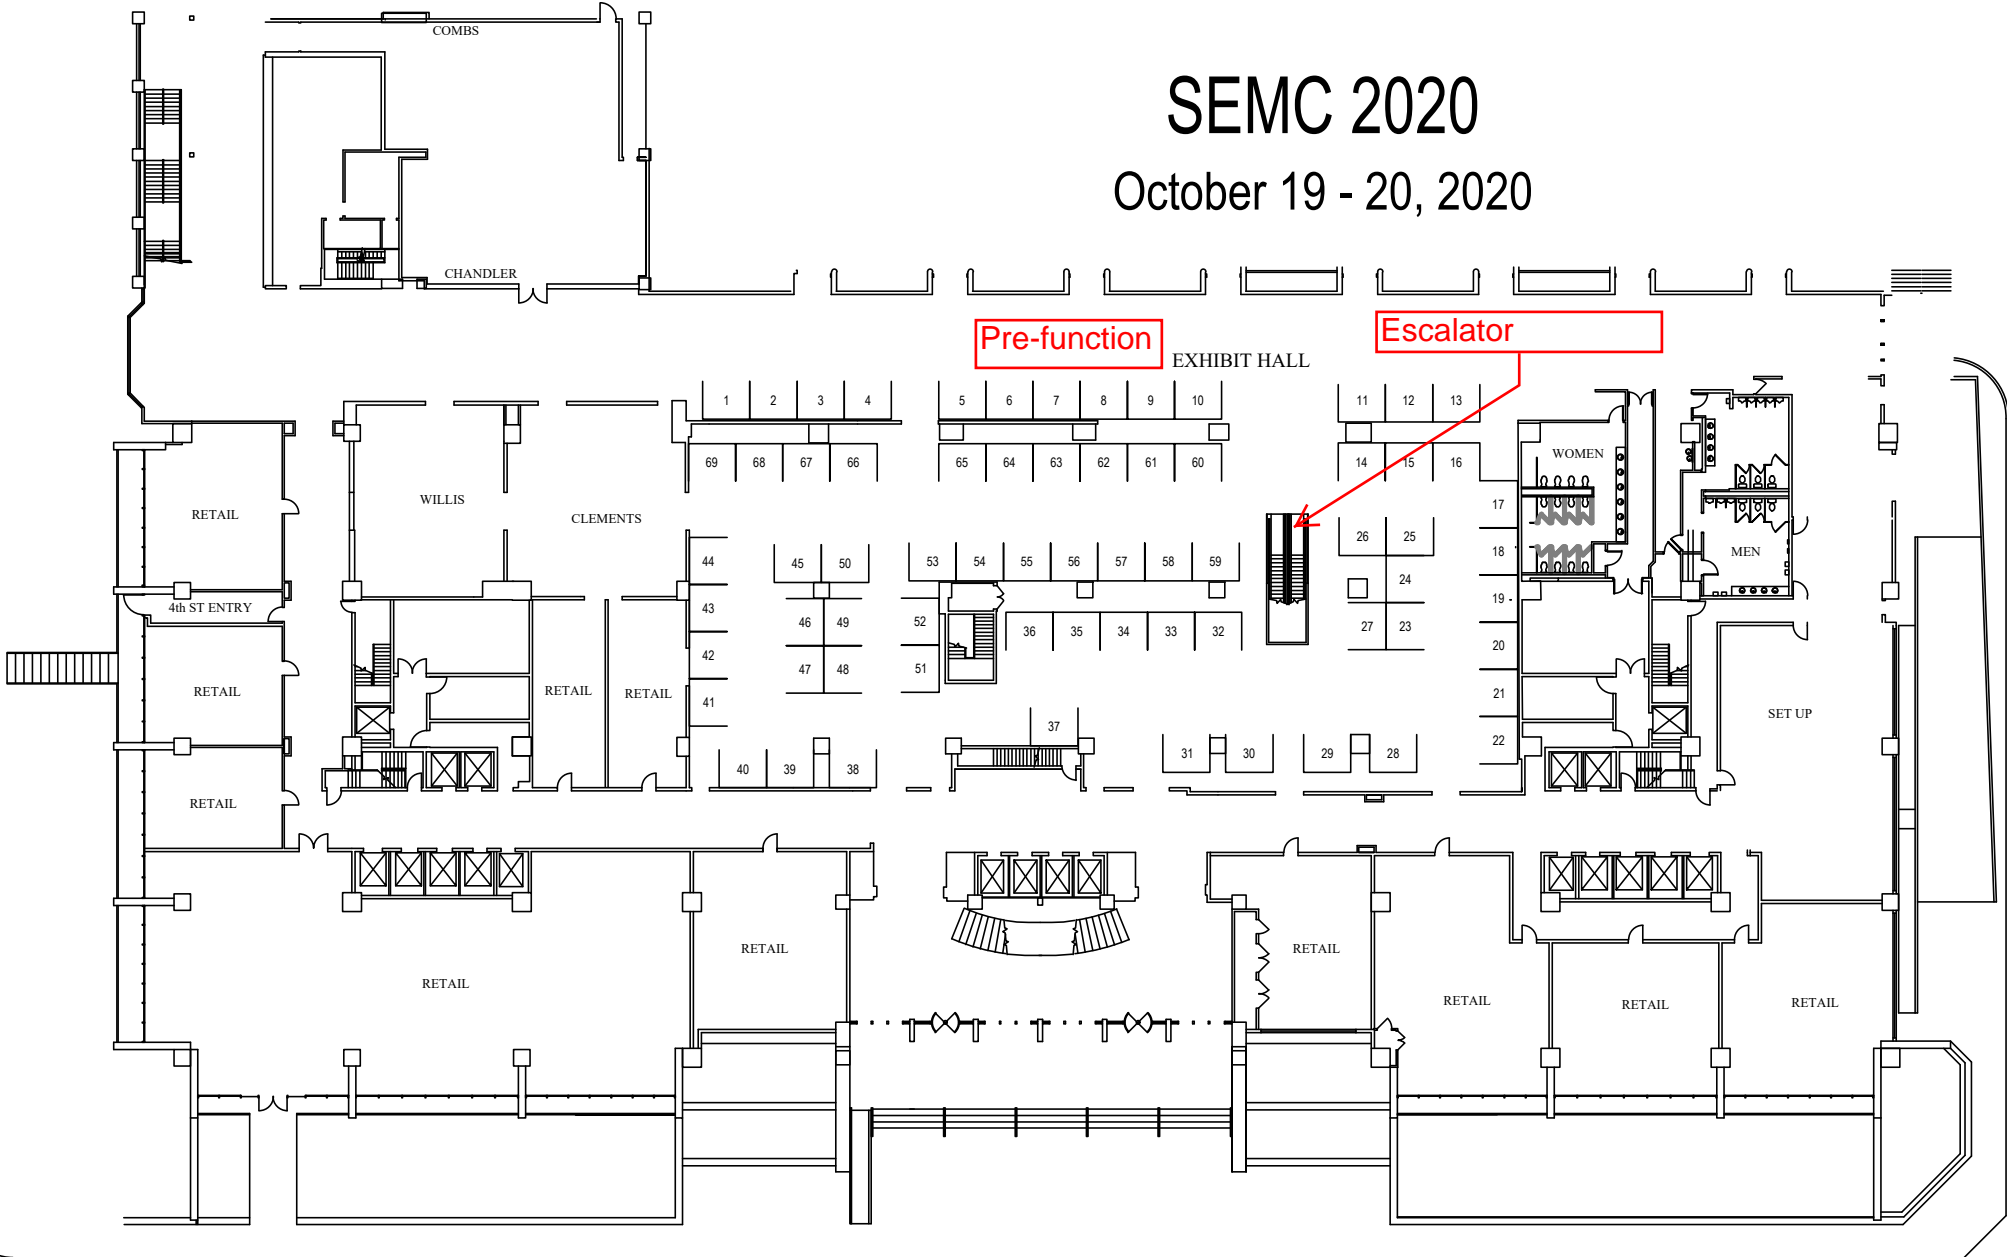

SEMC 2020

October 19 - 20, 2020

Pre-function

Escalator

EXHIBIT HALL

GALT HOUSE
LOUISVILLE, KENTUCKY

BOOTH TOTALS
69-8'x10' Booths

Prepared by
excel
Decorators, Inc.
9/20/2019
4000 Radio Drive, Bldg. #5
Louisville, KY 40232
502-459-6300